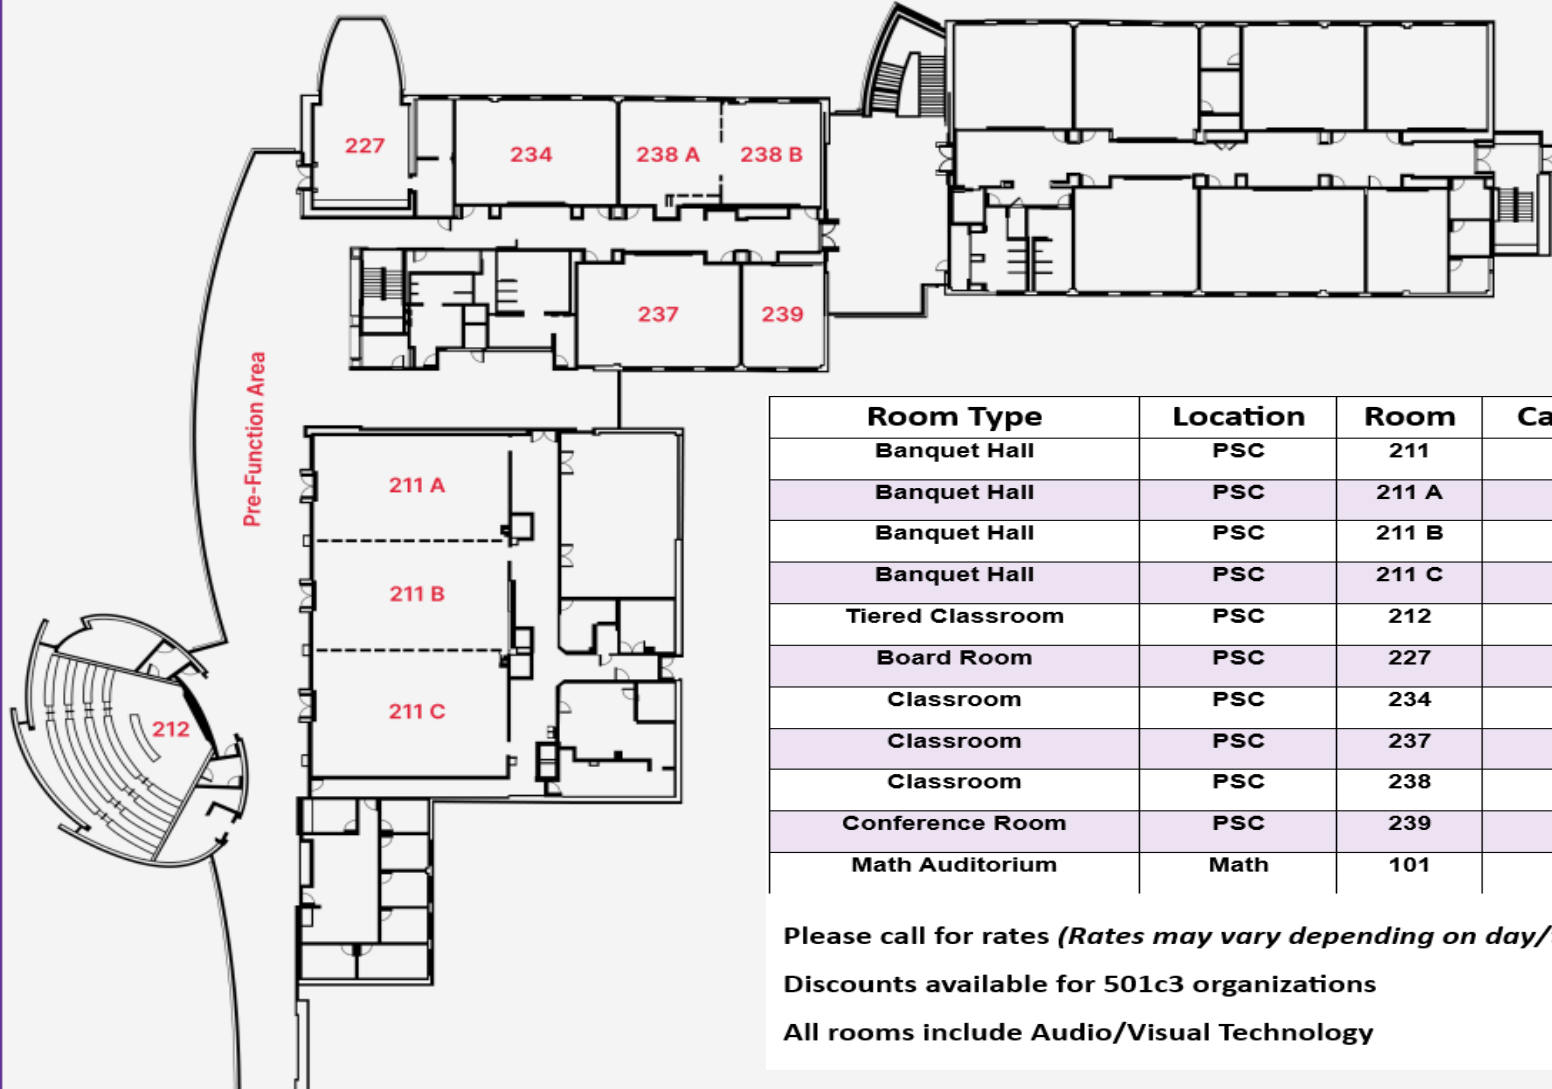

**ROBERT F. HATCHER SR.**  
CONFERENCE CENTER  
MIDDLE GEORGIA STATE UNIVERSITY

Room Type	Location	Room	Capacity	Sq. Feet
Banquet Hall	PSC	211	240	4350
Banquet Hall	PSC	211 A	64	1598
Banquet Hall	PSC	211 B	64	1410
Banquet Hall	PSC	211 C	64	1363
Tiered Classroom	PSC	212	75	2600
Board Room	PSC	227	28	950
Classroom	PSC	234	40	1176
Classroom	PSC	237	42	1140
Classroom	PSC	238	64	1325
Conference Room	PSC	239	20	513
Math Auditorium	Math	101	160	