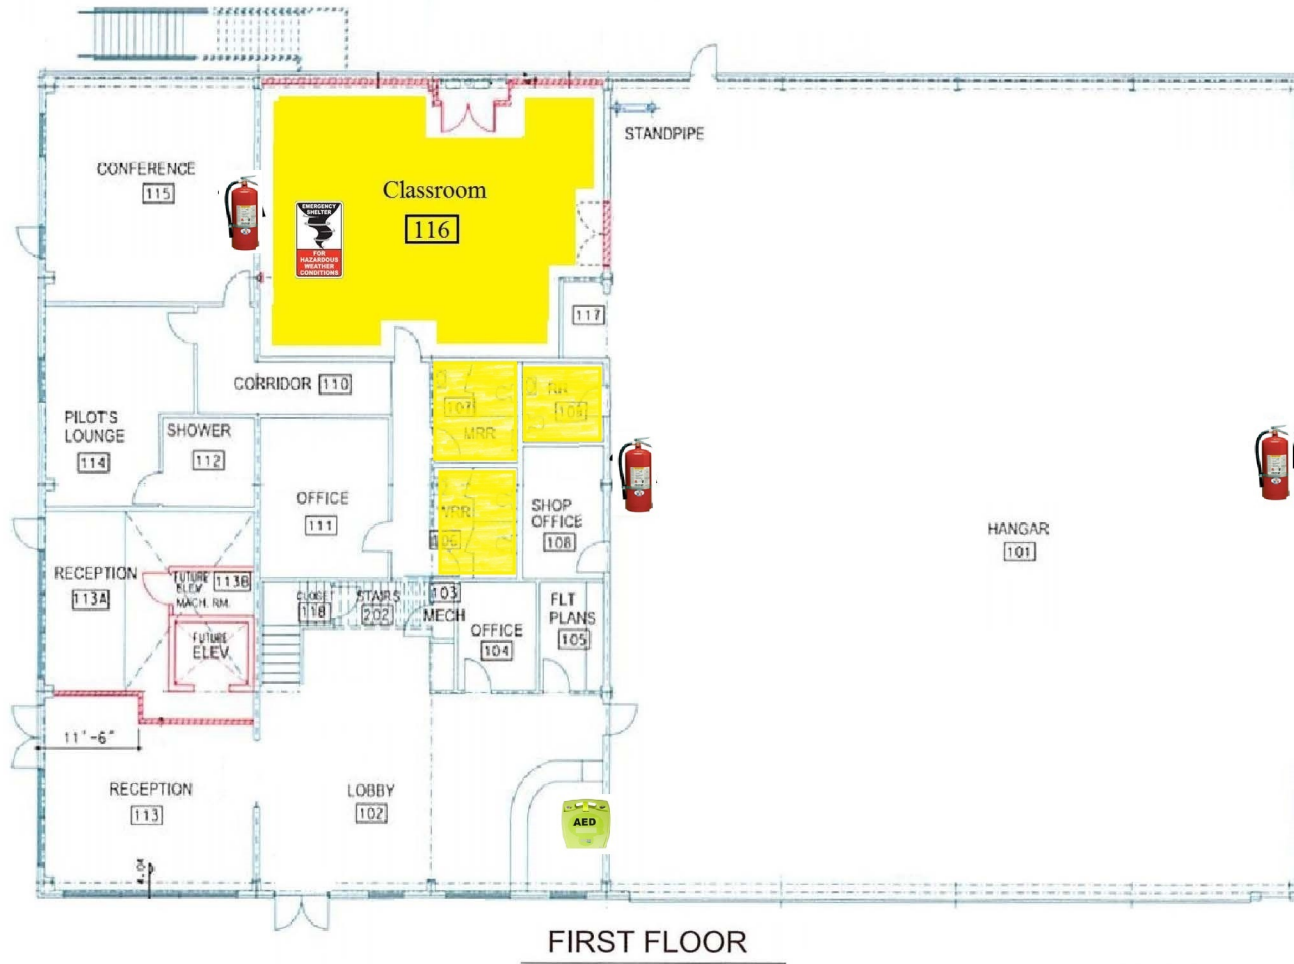

# Macon Downtown Airport FBO 1st Floor

Fire Extinguisher Locations

AED Location

Designated Shelter in Place areas or any 1st floor room w/o windows