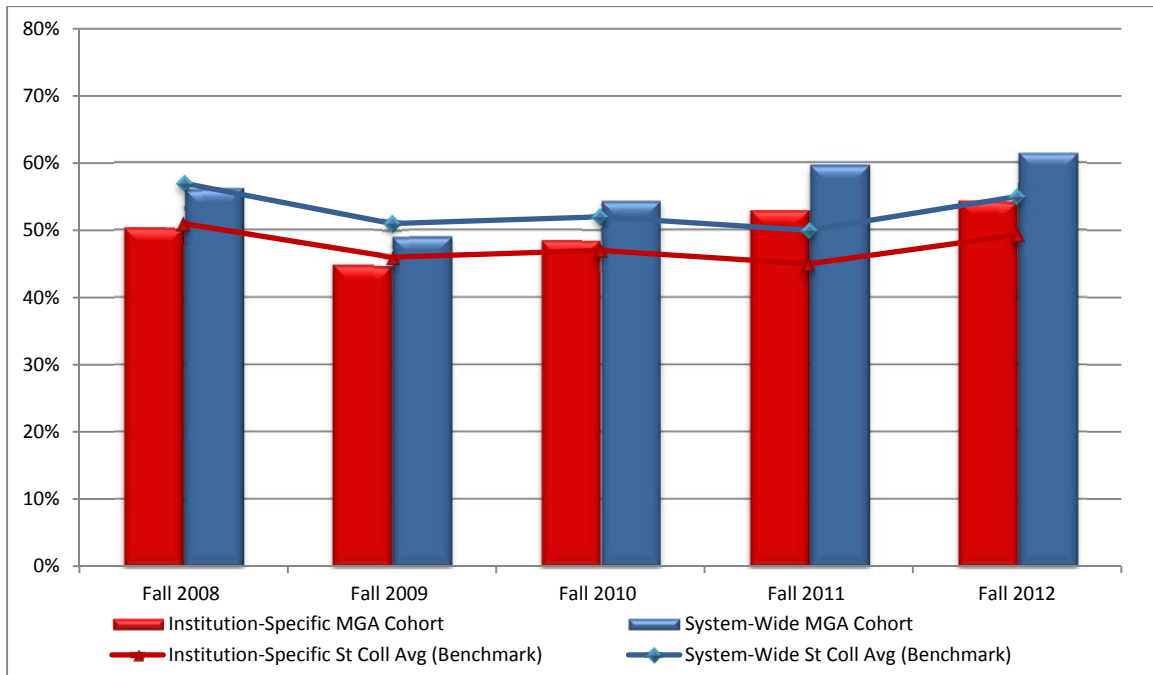

## African-American First-Time Full-Time Student Retention with Benchmark

Middle Georgia State University			Benchmark	
Cohort Year	% Cohort Retained at MGA	% Cohort Retained System-Wide	Institution-Specific State College Average	System-Wide State College Average
Fall 2008	50.40%	56.20%	51.00%	57.00%
Fall 2009	44.86%	49.03%	46.00%	51.00%
Fall 2010	48.56%	54.29%	47.00%	52.00%
Fall 2011	53.00%	59.66%	45.00%	50.00%
Fall 2012	54.40%	61.48%	49.31%	55.03%