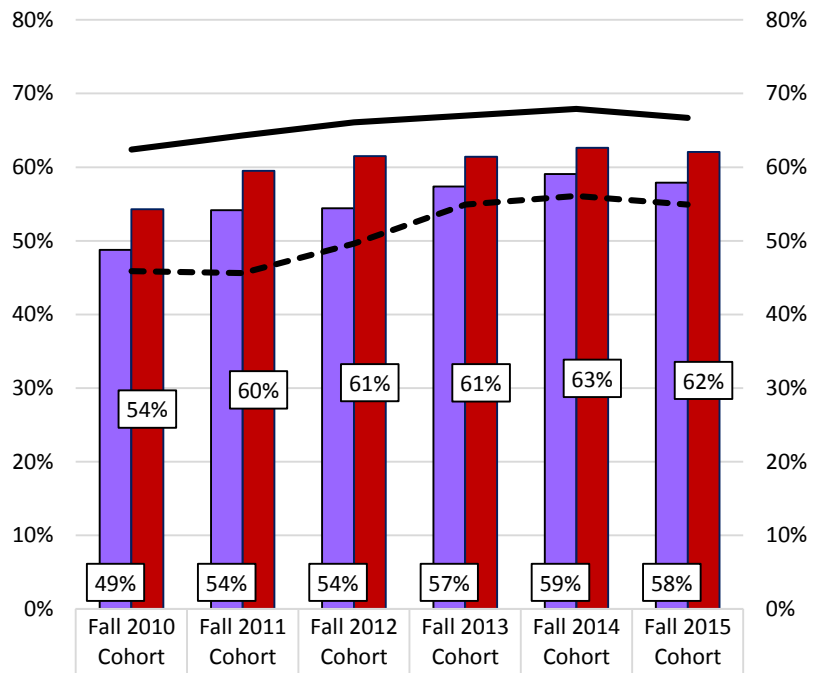

One-Year Retention, Black or African American First-Time Full-Time Freshman

	% Retained at MGA	49%	54%	54%	57%	59%	58%
	% Retained-System	54%	60%	61%	61%	63%	62%
	State University Average	62%	64%	66%	67%	68%	67%
	State College Average	46%	46%	50%	55%	56%	55%